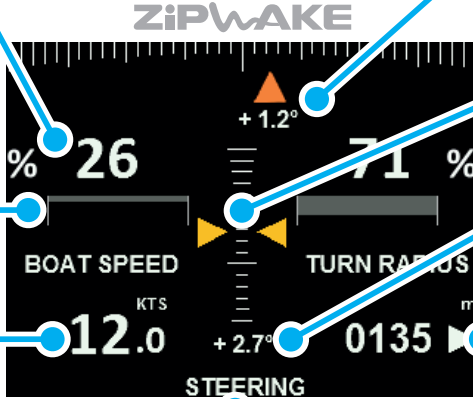

# MANUAL MODE

**Interceptor Extension**

**Roll Angle**

**Interceptor Feedback**

**Pitch Indicator**

**Boat Speed**

**Pitch Angle**

**Steering Mode**

**Turn Radius**

**MENU**

**AUTO**

**Press and hold:**  
System on/off

**Press:**  
Enter Menu

**Steering Mode on/off**

**Roll Control**

**Pitch Control**