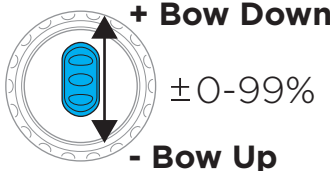

Pitch Offset